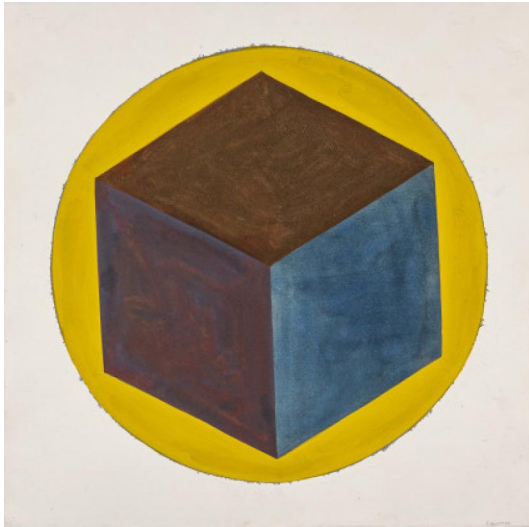

Lot 371

Auction Modern, Post War & Contemporary

Date 16.06.2021, ca. 14:43

Preview 11.06.2021 - 10:00:00 bis
14.06.2021 - 18:00:00

LEWITT, SOL
1928 Hartford/Connecticut - 2007 New York

Title: Geometric Shape No. 1.

Date: 1987.

Technique: Gouache on laid card.

Measurement: 57 x 57cm.

Notation: Signed and dated lower right: S. LEWITT 87.

Frame/Pedestal: Framed. Not examined out of the frame.

Provenance:

- Lisson Gallery, London (label)
- galleria studio g7, Bologna (label)
- Private collection North Rhine-Westphalia.