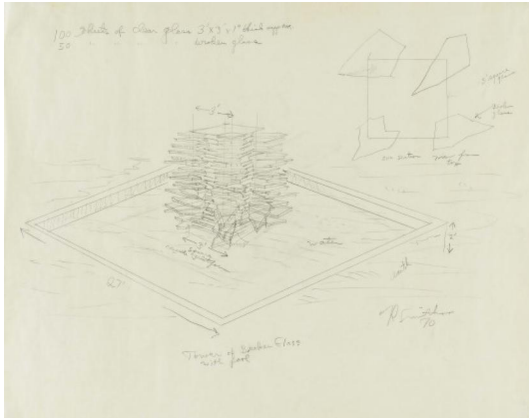

Lot 527

Auction Modern, Post War & Contemporary

Date 16.06.2021, ca. 15:50

Preview 11.06.2021 - 10:00:00 bis
14.06.2021 - 18:00:00

SMITHSON, ROBERT
1938 Passaic, NJ/USA - 1973 Amarillo, TX/USA

Title: "Tower of Broken Glass with Pool".

Date: 1970.

Technique: Pencil on parchment paper.

Measurement: 47,5 x 61cm.

Notation: Signed and dated below the depiction right: R. Smithson 70. Here also titled in the centre.

Frame/Pedestal: Framed.

Provenance: