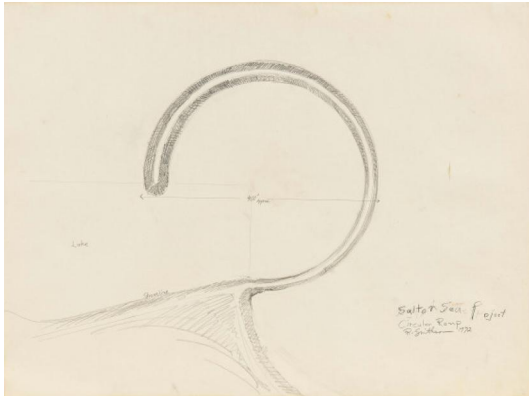

Search 528

Auction Modern, Post War & Contemporary

Date 16.06.2021, ca. 15:51

Preview 11.06.2021 - 10:00:00 bis
14.06.2021 - 18:00:00

SMITHSON, ROBERT
1938 Passaic, NJ/USA - 1973 Amarillo, TX/USA

Title: "Salton Sea Project, Circular Ramp".

Date: 1972.

Technique: Pencil on paper.

Measurement: 45,5 x 61,5cm.

Notation: Signed and dated lower right: R. Smithson 1972. Here also titled.

Frame/Pedestal: Framed.

Provenance:

- Kaiser Wilhelm Museum, Krefeld (permanent loan)