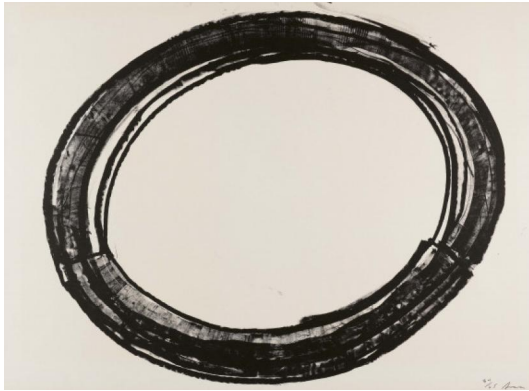

Search 529

Auction Modern, Post War & Contemporary

Date 16.06.2021, ca. 15:51

Preview 11.06.2021 - 10:00:00 bis
14.06.2021 - 18:00:00

SERRA, RICHARD
1939 San Francisco

Title: Double Ring II.

Date: 1972.

Technique: Lithograph on Curtis Rag.

Depiction Size: 85,5 x 106cm.

Sheet Size: 89 x 122cm.

Notation: Signed and numbered.

Publisher: Gemini G.E.L., Los Angeles (publisher).

Number: 34/64.

The sheet is equipped with the publisher's copyright blind stamp. Verso is the publisher's copyright stamp with the work no. RS72-463.

Literature:

- Berswordt-Wallrabe, Silke von: Richard Serra - Werkverzeichnis Druckgrafik 1972-2007, Düsseldorf 2008 (2nd extended ed.), cat. rais. no. CR 3, ill.

- Gemini G.E.L. Online Catalogue Raisonné, cat. no. 47.3, work no. RS72-463(www.nga.gov/gemini/home).

Estimate: 2.000 € - 4.000 €; Hammer: 6.000 €