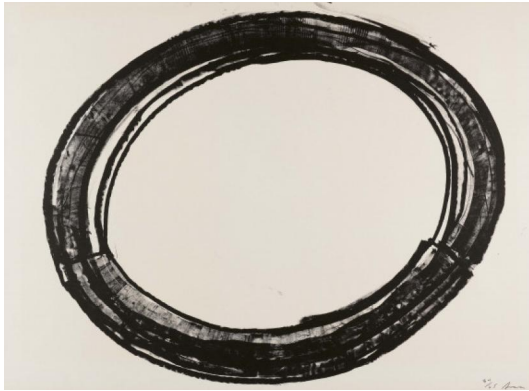

Search 529

Auction Modern, Post War & Contemporary

Date 16.06.2021, ca. 15:51

Preview 11.06.2021 - 10:00:00 bis
14.06.2021 - 18:00:00

SERRA, RICHARD
1939 San Francisco

Title: Double Ring II.

Date: 1972.

Technique: Lithograph on Curtis Rag.

Depiction Size: 85,5 x 106cm.

Sheet Size: 89 x 122cm.

Notation: Signed and numbered.

Publisher: Gemini G.E.L., Los Angeles (publisher).

Number: 34/64.

The sheet is equipped with the publisher's copyright blind stamp. Verso is the publisher's copyright stamp with the work no. RS72-463.