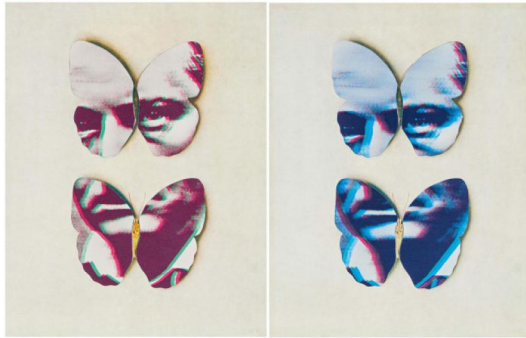

Lot 546

Auction Modern, Post War & Contemporary

Date 16.06.2021, ca. 16:01

Preview 11.06.2021 - 10:00:00 bis
14.06.2021 - 18:00:00

KOLÁR, JIRI
1914 Pöchlarn - 2002 Prague

Title: Hommage à Baudelaire.

Date: 1972.

Technique: Mixed lot of two collages on card.

Measurement: Each: 27 x 21cm.

Notation: Each monogrammed and dated lower right: JK 72.

Frame/Pedestal: Each: framed.

Provenance:

- Galerie R Johanna Ricard, Nuremberg
- Kaiser Wilhelm Museum, Krefeld (permanent loan)

Literature:

- Storck, Gerhard: Sammlung Helga und Walther Lauffs im Kaiser Wilhelm Museum Krefeld - Amerikanische und europäische Kunst der sechziger und siebziger Jahre, Krefeld 1983, no. 210, p. 233
- Whitney, Alexandra: The Helga and Walther Lauffs Collection, vol. II, Göttingen 2009, cat. no. 154, p. 139, ill.

Estimate: 3.000 € - 5.000 €; Hammer: 2.000 €