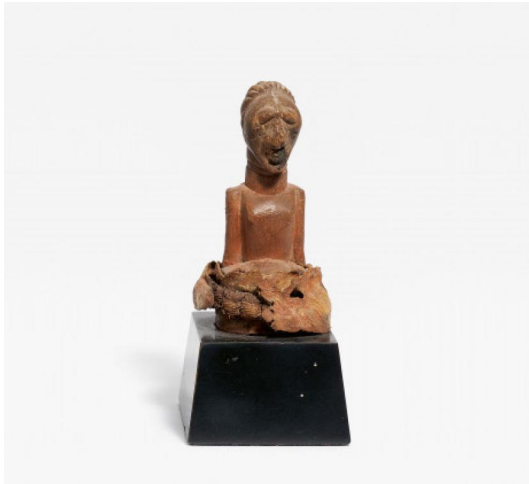

## Lot 869

**Auction** From a Universal Collector - The Olbricht Collection

**Date** 23.06.2021, ca. 11:40

---

"NKISI" HALF FIGURE.

Date: 1920.

Origin: Songye. Democratic Republic of the Congo.

Technique: Wood, fibers, leather, upholstery nail.

Measurement: H. with base 15cm.

Condition B/C.

Provenance:

Galerie Fred Jahn, Munich 1996.

Estimate: 400 € - 800 €; Hammer: 600 €

---