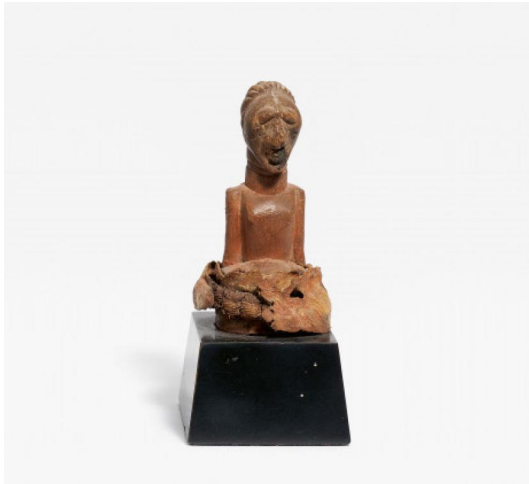

Search 869

Auction From a Universal Collector - The Olbricht Collection

Date 23.06.2021, ca. 11:40

"NKISI" HALF FIGURE.

Date: 1920.

Origin: Songye. Democratic Republic of the Congo.

Technique: Wood, fibers, leather, upholstery nail.

Measurement: H. with base 15cm.

Condition B/C.

Provenance:

Galerie Fred Jahn, Munich 1996.

Estimate: 400 € - 800 €; Hammer: 600 €
