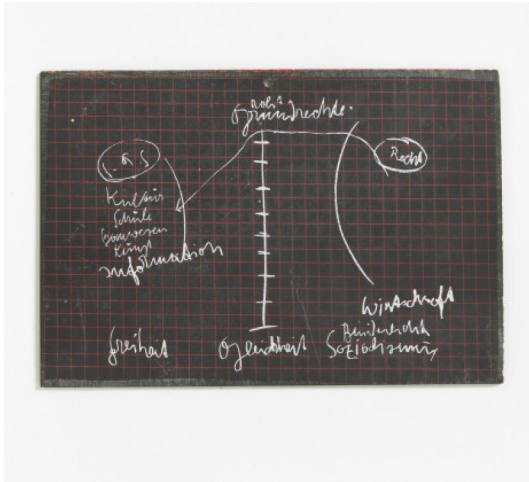

Search 12

Auction Joseph Beuys | ONLINE ONLY

Date 23.07.2021, ca. 09:00

BEUYS, JOSEPH
1921 Krefeld - 1986 Düsseldorf

Title: Schiefertafel.
Date: 1973.

. Technique: Slate with silkscreen on both sides, with hanging device.
Measurement: 17 x 25 x 0,5cm.
Kunstring Folkwang, Essen (publisher).