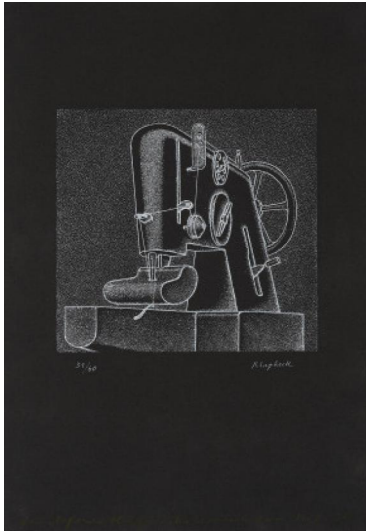

Lot 25

Auction The Hüppi Collection | ONLINE ONLY

Date 09.09.2021, ca. 18:24

KLAPHECK, KONRAD
1935 Düsseldorf

Title: Inquisition.

Date: 1974.

Technique: Etching on black vellum.

Depiction Size: 17,5 x 19cm.

Sheet Size: 39 x 27cm.

Notation: Signed, numbered and dedicated.

Number: 31/60.

Condition:

The sheet is in very good condition.

Literature:

- Exhib. cat. Konrad Klapheck. Das grafische Werk, Kunstfoyer Versicherungskammer
Kulturstiftung, Munich (24th February to 17th May 2015), no. 16E.