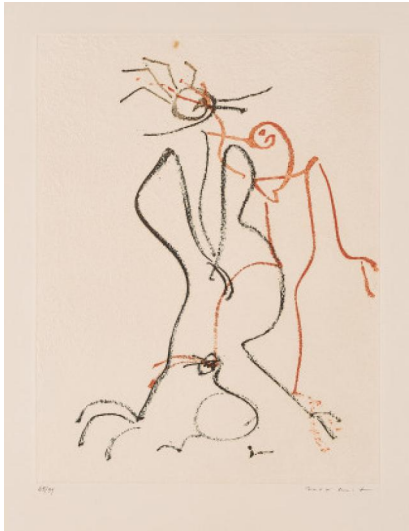

Lot 50

Auction Modern Art | ONLINE ONLY

Date 16.09.2021, ca. 19:04

ERNST, MAX
1891 Brühl - 1976 Paris

Title: Liebespaar.
Date: 1966.
Technique: Etching and embossing on vellum.
Depiction Size: 42 x 32cm.
Sheet Size: 66 x 50cm.
Notation: Signed and numbered.
Number: 65/99.

Condition:
Sheet slightly and irregularly discoloured. Light-edge at the former mat window. Minimal traces of handling. Two pinhead-sized holes in the bottom corners of the print plate. Verso remains of an old mounting in the upper margin, recto minimally bled through.