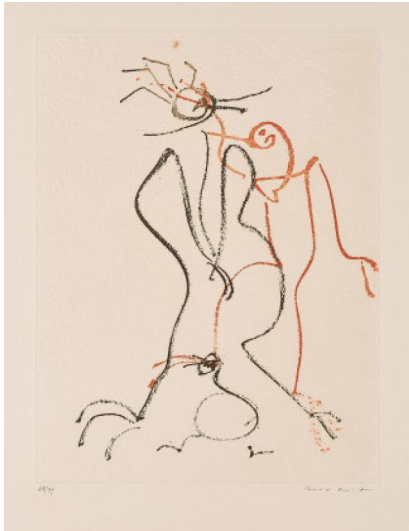

## Lot 50

**Auction** Modern Art | ONLINE ONLY

**Date** 16.09.2021, ca. 19:04

---

ERNST, MAX  
1891 Brühl - 1976 Paris

Title: Liebespaar.  
Date: 1966.  
Technique: Etching and embossing on vellum.  
Depiction Size: 42 x 32cm.  
Sheet Size: 66 x 50cm.  
Notation: Signed and numbered.  
Number: 65/99.

Condition:  
Sheet slightly and irregularly discoloured. Light-edge at the former mat window. Minimal traces of handling. Two pinhead-sized holes in the bottom corners of the print plate. Verso remains of an old mounting in the upper margin, recto minimally bled through.