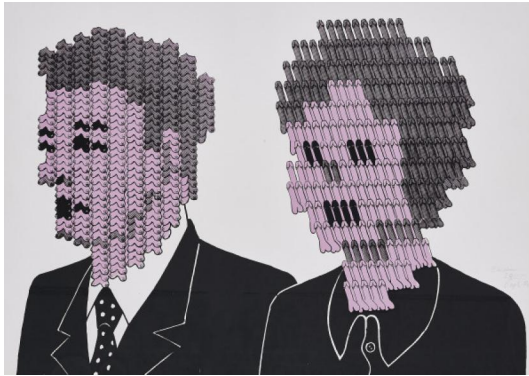

Lot 10

Auction Prints & Multiples | ONLINE ONLY

Date 08.10.2021, ca. 14:25

BAYRLE, THOMAS
1937 Berlin

Title: Ehepaar.

Date: 1970.

Technique: Colour silkscreen on thin card.

Depiction Size: 40 x 57,5cm.

Sheet Size: 42 x 60,5cm.

Notation: Signed, dated, numbered and titled.

Number: 24/25.

Condition:

Slight bumping along the edges. Black parts with isolated missing parts due to printing. Verso minimally stained. Otherwise the work is in very good condition.