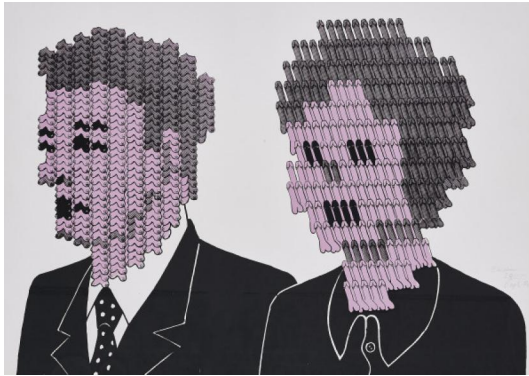

## Search 10

**Auction** Prints & Multiples | ONLINE ONLY

**Date** 08.10.2021, ca. 14:25

---

BAYRLE, THOMAS  
1937 Berlin

Title: Ehepaar.

Date: 1970.

Technique: Colour silkscreen on thin card.

Depiction Size: 40 x 57,5cm.

Sheet Size: 42 x 60,5cm.

Notation: Signed, dated, numbered and titled.

Number: 24/25.

Condition:

Slight bumping along the edges. Black parts with isolated missing parts due to printing. Verso minimally stained.