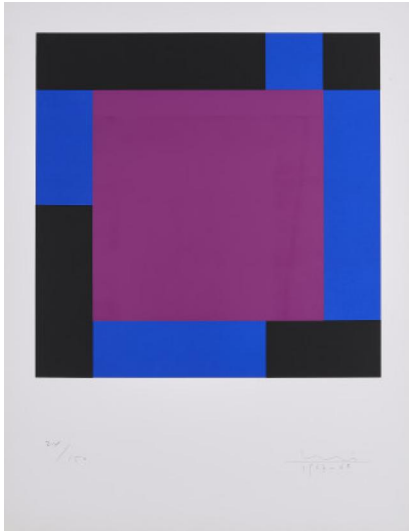

Lot 16

Auction Prints & Multiples | ONLINE ONLY

Date 07.10.2021, ca. 18:15

BILL, MAX
1908 Winterthur - 1994 Berlin

Title: Purpurquadrat in gegenläufigen Progressionen.
Date: 1967/68.
Technique: Colour silkscreen on card.
Depiction Size: 42 x 42cm.
Sheet Size: 65 x 50cm.
Notation: Signed, dated and numbered.
Publisher: Edition Denise René/Hans Mayer (publisher).
Number: 24/150.

Condition:
Two spots of staining in the right margin. Occasional minimal abrasion. Otherwise very good condition.

Literature:
- Exhibition catalogue Max Bill. Das druckgrafische Werk bis 1968, Kunsthalle Nürnberg (15.12.1968-19.1.1969), cat. rais. no. 85.