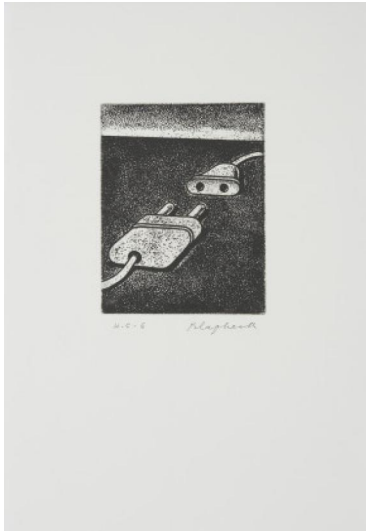

Lot 57

Auction Prints & Multiples | ONLINE ONLY

Date 07.10.2021, ca. 19:02

KLAPHECK, KONRAD
1935 Düsseldorf

Title: Begegnung.
Date: 1996/2000.
Technique: Etching on laid paper.
Depiction Size: 11 x 8,5cm.
Sheet Size: 27,5 x 19cm.
Notation: Signed and inscribed.
Number: H.C. 6.

Condition:
Most minimal staining in the lower left corner. Verso minor staining. Otherwise in very good condition.

Outside of the edition of 100 numbered copies.

Literature:
- Exhibition catalogue Konrad Klapheck. Das grafische Werk, Kunstfoyer Versicherungskammer Kulturstiftung, Munich (24. February to 17. May 2015), no. 53B.