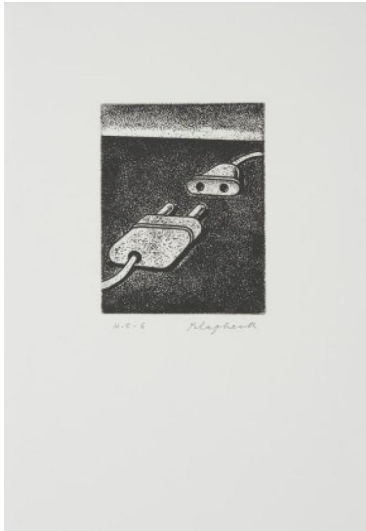

Search 57

Auction Prints & Multiples | ONLINE ONLY

Date 07.10.2021, ca. 19:02

KLAPHECK, KONRAD
1935 Düsseldorf

Title: Begegnung.
Date: 1996/2000.
Technique: Etching on laid paper.
Depiction Size: 11 x 8,5cm.
Sheet Size: 27,5 x 19cm.
Notation: Signed and inscribed.
Number: H.C. 6.

Condition:
Most minimal staining in the lower left corner. Verso minor staining. Otherwise in very good condition.

Outside of the edition of 100 numbered copies.

Literature:
- Exhibition catalogue Konrad Klapheck. Das grafische Werk, Kunstfoyer Versicherungskammer Kulturstiftung, Munich (24. February to 17. May 2015), no. 53B.