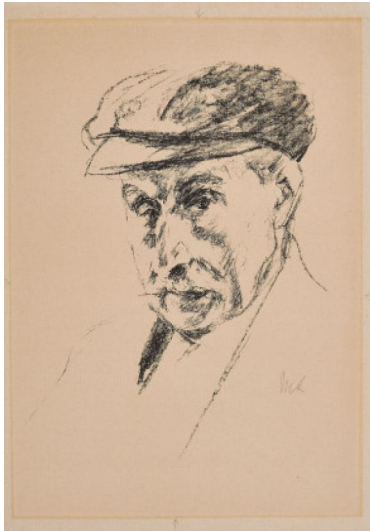

Lot 81

Auction Modern Art | ONLINE ONLY

Date 29.10.2021, ca. 09:17

LIEBERMANN, MAX
Berlin 1847 - 1935

Title: Selbstbildnis mit Schirmmütze.

Date: 1924.

Technique: Lithograph on vellum.

Depiction Size: 28 x 22cm.

Sheet Size: 37,5 x 26cm.

Notation: Monogrammed.

Condition:

Sheet minimally wavy in upper margin. Slightly and irregularly discoloured. Former mat window visible. Minimal traces of handling. Verso remains of an old mounting in the upper two corners. Otherwise the sheet is in good condition.