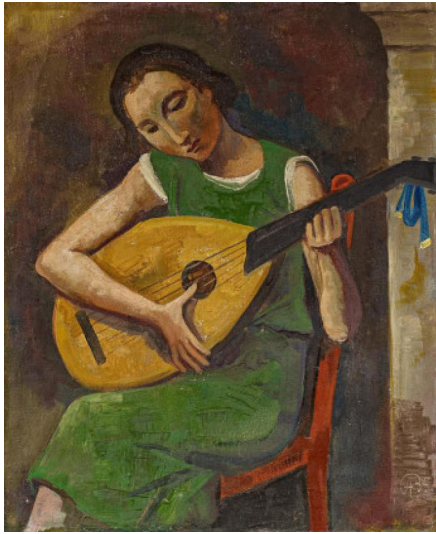

Search 22

Auction Modern, Post War & Contemporary

Date 01.12.2021, ca. 10:18

Preview 26.11.2021 - 10:00:00 bis
29.11.2021 - 18:00:00

HOFER, KARL
1878 Karlsruhe - 1955 Berlin

Title: Lautenspielerin.
Date: 1935.
Technique: Oil on canvas.
Measurement: 62 x 51cm.
Notation: Monogrammed and dated lower right: CH35 (ligated).
Frame/Pedestal: Framed.

- One of the most popular and expressive motifs
- Outstanding portrait from the series of female lute players
- Market fresh work of museum quality

Estimate: 60.000 € - 80.000 €; Hammer: 78.000 €
