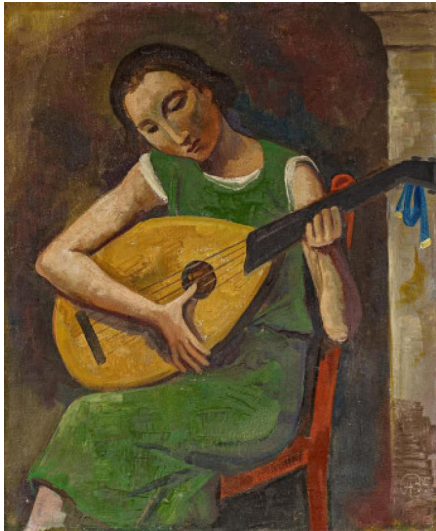

Lot 22

Auction Modern, Post War & Contemporary

Date 01.12.2021, ca. 10:18

Preview 26.11.2021 - 10:00:00 bis
29.11.2021 - 18:00:00

HOFER, KARL
1878 Karlsruhe - 1955 Berlin

Title: Lautenspielerin.

Date: 1935.

Technique: Oil on canvas.

Measurement: 62 x 51cm.

Notation: Monogrammed and dated lower right: CH35 (ligated).

Frame/Pedestal: Framed.

The painting was examined and confirmed by the Karl Hofer Committee on 7 October 2021.

- One of the most popular and expressive motifs
- Outstanding portrait from the series of female lute players
- Market fresh work of museum quality

Estimate: 60.000 € - 80.000 €; Hammer: 78.000 €
