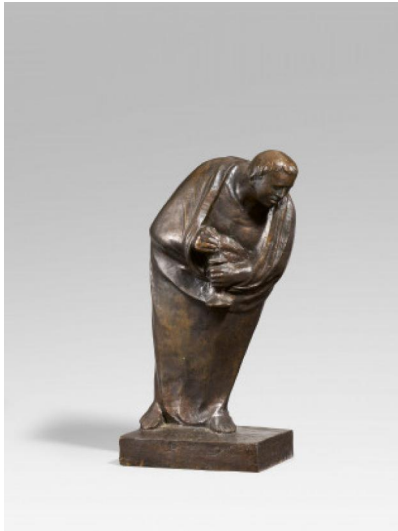

Lot 28

Auction Modern, Post War & Contemporary

Date 01.12.2021, ca. 10:23

Preview 26.11.2021 - 10:00:00 bis
29.11.2021 - 18:00:00

BARLACH, ERNST
1870 Wedel - 1938 Rostock

Titel: Der Einsame.

Date: 1911 (design).

Technique: Bronze, brown patinated.

Measurement: 58,5 x 34 x 21 cm.

Notation: Signed behind the left foot: E. Barlach.

Foundry Mark: Foundry mark upper right on the backside of the plinth: H. NOACK BERLIN.

One of 15 unnumbered casts since 1952. There are no lifetime casts. In addition to the plaster model of 1911 for the bronze casting, Barlach created a larger wooden sculpture of this robed figure in the same year.