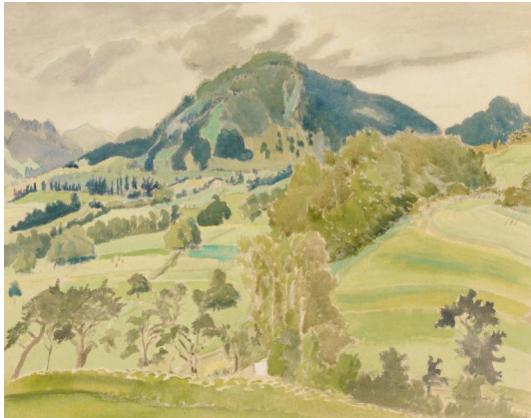

Search 44

Auction Modern, Post War & Contemporary

Date 01.12.2021, ca. 10:36

Preview 26.11.2021 - 10:00:00 bis
29.11.2021 - 18:00:00

HECKEL, ERICH
1883 Döbeln - 1970 Radolfzell

Title: "Bewaldeter Berg".

Date: 1942.

Technique: Watercolour over pencil on laid card.

Measurement: 55,5 x 69,5cm.

Notation: Signed and dated lower right: Heckel 42. Here additionally titled: Bewaldeter Berg.

Frame/Pedestal: Framed. Not examined out of the frame.