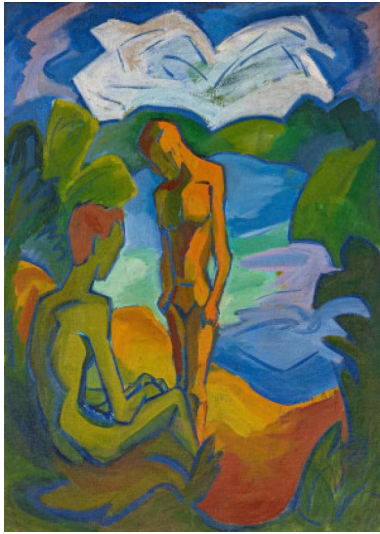

## Lot 82

**Auction** Modern, Post War & Contemporary

**Date** 01.12.2021, ca. 11:05

**Preview** 26.11.2021 - 10:00:00 bis  
29.11.2021 - 18:00:00

---

SCHAEFLER, FRITZ  
1888 Eschau - 1954 Cologne

Title: Männerdoppelakt am See.

Date: Ca. 1920.

Technique: Oil and egg tempera on canvas.

Measurement: 118 x 85cm.

Notation: Inscribed verso on the stretcher: Nr. 132 Nachlass Fritz Schaeffler. Additionally the estate label verso on the canvas.

Frame/Pedestal: Framed.

On the back is the painting "Bauern auf dem Feld".

The work was on permanent loan in the Klingenmuseum, Solingen, from 1996 to 2020. The work is listed on the artist's official website ([www.schaeffler.de](http://www.schaeffler.de)).