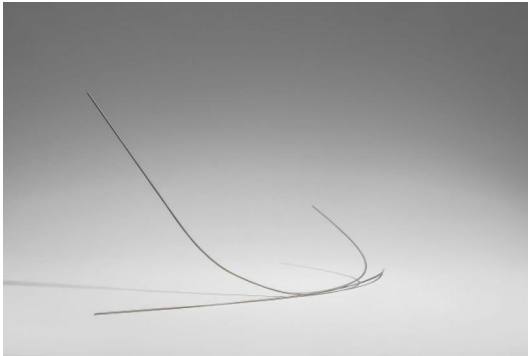

Search 282

Auction Modern, Post War & Contemporary

Date 01.12.2021, ca. 14:25

Preview 26.11.2021 - 10:00:00 bis
29.11.2021 - 18:00:00

KRICKE, NORBERT
Düsseldorf 1922 - 1984

Title: Doppelkurve.
Date: 1983.
Technique: Stainless steel.
Measurement: 34 x 61,5 x 18cm.

We like to thank Dr. Sabine Kricke-Güse and Dr. Ernst-Gerhard Güse for the kind support.

Provenance:
- Galerie Hans Strelow, Düsseldorf
- Private collection North Rhine-Westphalia.

Estimate: 10.000 € - 15.000 €; Hammer: 24.000 €
