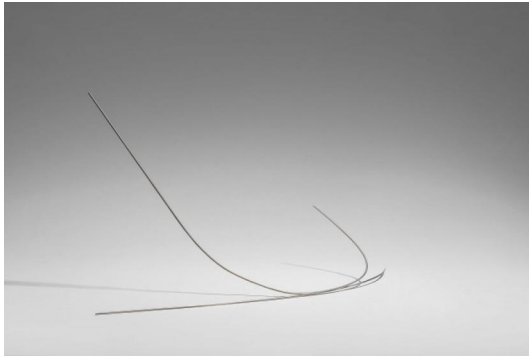

Lot 282

Auction Modern, Post War & Contemporary

Date 01.12.2021, ca. 14:25

Preview 26.11.2021 - 10:00:00 bis
29.11.2021 - 18:00:00

KRICKE, NORBERT
Düsseldorf 1922 - 1984

Title: Doppelkurve.

Date: 1983.

Technique: Stainless steel.

Measurement: 34 x 61,5 x 18cm.

We like to thank Dr. Sabine Kricke-Güse and Dr. Ernst-Gerhard Güse for the kind support.

Provenance:

- Galerie Hans Strelow, Düsseldorf
- Private collection North Rhine-Westphalia.