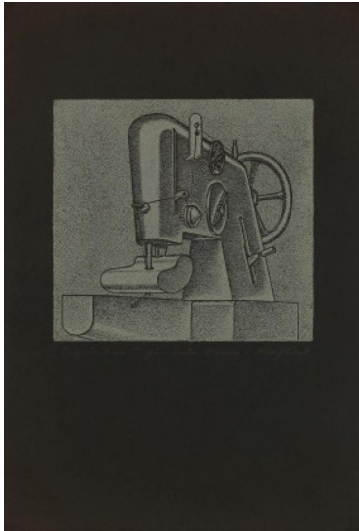

## Lot 51

**Auction** Prints! Prints! Prints! | ONLINE ONLY

**Date** 25.11.2021, ca. 18:50

---

KLAPHECK, KONRAD  
1935 Düsseldorf

Title: Inquisition (früher: Große Nähmaschine).  
Date: 1974.  
Technique: Colour etching (relief printing) on black laid paper.  
Depiction Size: 17,5 x 19cm.  
Sheet Size: 39 x 26,5cm.  
Notation: Signed and titled. As well as dedicated.

Condition:  
Minimal creases in both upper corners. Occasional minimal rubbing. Verso traces of an old mounting and minimal staining. Otherwise very good condition.

Out of the edition of 30 copies.

Provenance:  
- Private collection Lutz Dresen, Düsseldorf