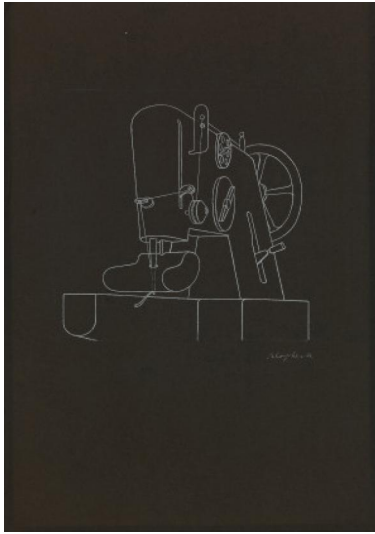

Lot 53

Auction Prints! Prints! Prints! | ONLINE ONLY

Date 25.11.2021, ca. 19:04

KLAPHECK, KONRAD
1935 Düsseldorf

Title: Inquisition (früher: Große Nähmaschine).

Date: 1974.

Technique: Etching on black laid paper.

Depiction Size: 17,5 x 19cm.

Sheet Size: 37,5 x 26,5cm.

Notation: Signed.

Number: E.A.

Condition:

Minimally faded in the former mat window. Minimal bumping of the upper left corner. Verso traces of an old mounting. Otherwise very good condition.