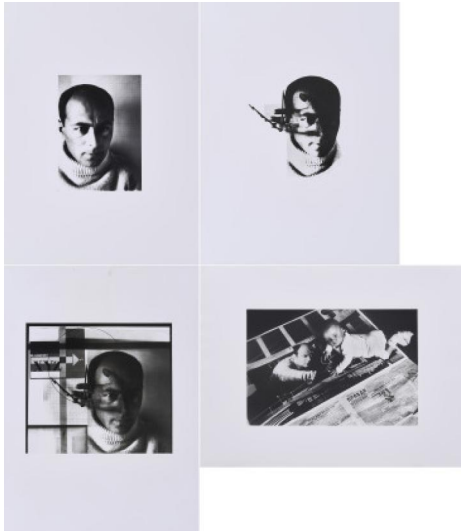

## Lot 11

**Auction** Photography | ONLINE ONLY

**Date** 28.01.2022, ca. 09:00

---

LISSITZKY, EL  
1890 Potschinok/Smolensk - 1941 Moscow

Title: Mixed Lot of 3 Photographs.

Date: 1924/85.

Technique: Each gelatin silver print on Agfa.

Depiction Size: 39,5 x 29,5cm.

Notation: . Signature stamp and estate stamp of Jen Lissitzky on verso.

Publisher: Griffelkunst-Vereinigung Hamburg e.V. (publisher).

Condition:

Sheets minimally curled. Occasional minimal bumping of the edges. Otherwise very good condition.