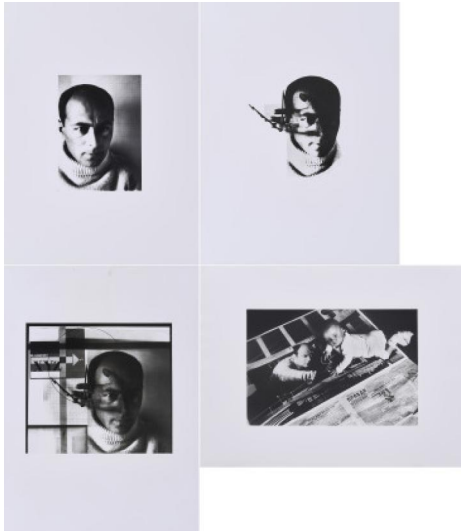

Search 11

Auction Photography | ONLINE ONLY

Date 28.01.2022, ca. 09:00

LISSITZKY, EL
1890 Potschinok/Smolensk - 1941 Moscow

Title: Mixed Lot of 3 Photographs.

Date: 1924/85.

Technique: Each gelatin silver print on Agfa.

Depiction Size: 39,5 x 29,5cm.

Notation: . Signature stamp and estate stamp of Jen Lissitzky on verso.

Publisher: Griffelkunst-Vereinigung Hamburg e.V. (publisher).

Condition:

Sheets minimally curled. Occasional minimal bumping of the edges. Otherwise very good condition.