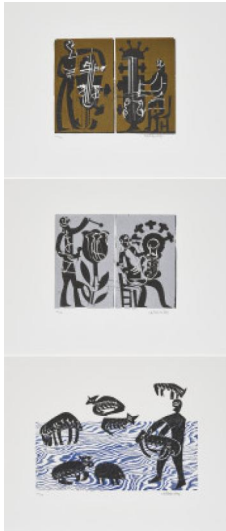

Lot 42

Auction Prints and Multiples | **ONLINE ONLY**

Date 03.02.2022, ca. 19:08

GRIESHABER, HAP
1909 Rot an der Rot - 1981 Reutlingen

Title: Die Arche.

Date: 1975.

Technique: Portfolio with 6 colour woodcuts on Wove paper and artist's book. In original linen case.

Depiction Size: From 19,5 x 25 to 36 x 45cm.

Sheet Size: Each: 36,5 x 46,5cm, resp. 36,5 x 46,5cm.

Notation: Signed and numbered.

Publisher: Studio Bruckmann, Munich (publisher).

Number: 290/290.

Condition: