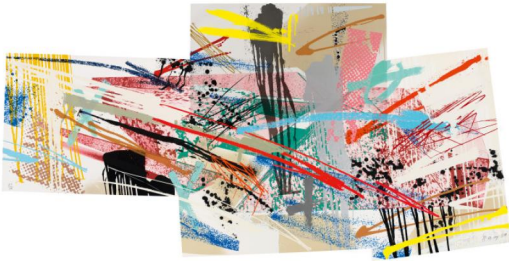

Lot 48

Auction Prints and Multiples | **ONLINE ONLY**

Date 03.02.2022, ca. 21:57

HEIZER, MICHAEL
1944 Berkeley/California

Title: Dragged mass geometric (Grau).
1989. Four colour silkscreens on ARCHES 88 (watermark). Composed: ca. 126 x 251cm; sheet each 70 x 100cm/100 x 70cm. Portrait format signed and dated; Landscape formats numbered. Achenbach Art Edition, Düsseldorf (publisher). Ex. 28/36.

Condition:
Sheets verso slightly irregularly wavy. Partially with minimal bumping of the edges. Otherwise in very good condition.

Each sheet verso with artist's and publisher's Copyright stamp. One sheet with printer's blind stamp Rupert Jason Smith, New York.