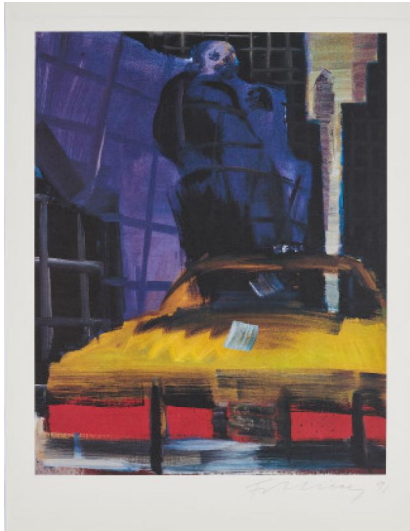

Lot 22

Auction Art of the 20th Century | ONLINE ONLY

Date 10.02.2022, ca. 18:21

FETTING, RAINER
1949 Wilhelmshaven

Title: Taxi.

Date: 1992.

Technique: Colour offset lithograph on paper.

Depiction Size: 53,5 x 42,5cm.

Sheet Size: 65 x 49,5cm.

Notation: Signed and dated.

Condition:

Occasional minimal creases in the margins. Verso traces of an old mounting. Otherwise very good condition.

Estimate: 200 € - 300 €; Hammer: 100 €
