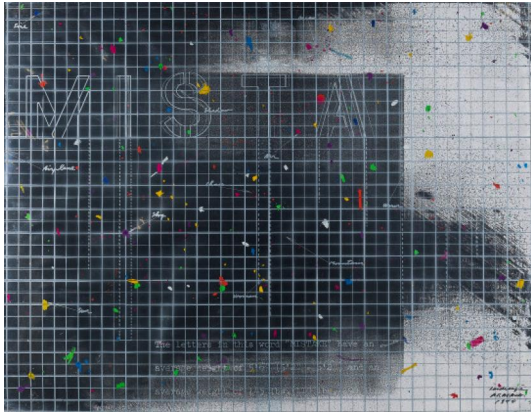

## Search 10

**Auction** From Albers to Vasarely | ONLINE ONLY

**Date** 23.02.2022, ca. 18:09

---

ARAKAWA, SHUSAKU  
1936 Nagoya - 2010 New York

Title: Landscapes.  
Date: 1970.  
Technique: Colour lithograph on vellum.  
Depiction Size: 90 x 115cm.  
Notation: . Signed, dated, numbered and titled.  
Number: 16/75.  
Frame: Framed (90,5 x 116cm).

Condition:  
Minimally wavy due to the mounting. Otherwise very good condition. Not examined out of the frame.

Provenance:  
- Galerie Heseler, Munich  
- Private collection Baden-Württemberg

Expected shipping costs for this lot:  
The lot is unsuitable for parcel shipment. Transport only by forwarding agent by arrangement after the auction.