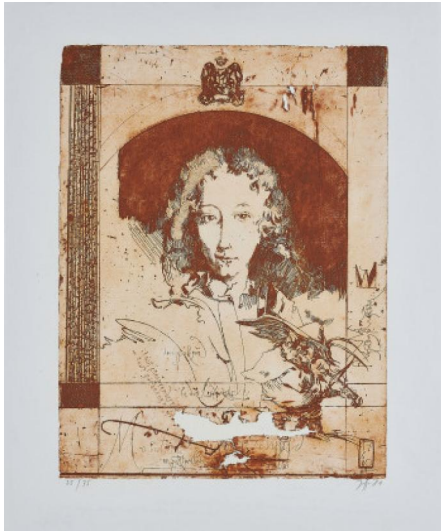

Lot 56

Auction On Paper | ONLINE ONLY

Date 10.03.2022, ca. 18:55

JANSSEN, HORST
Hamburg 1929 - 1995

Title: Duc de Lesdiquières nach Rigaud (From: Caprice 2).
Date: 1980.
Technique: Colour etching on J WHATMAN ENGLAND (watermark).
Depiction Size: 43 x 32,5cm.
Sheet Size: 53 x 44cm.
Notation: Monogrammed, dated and numbered.
Publisher: F.F. Dornbusch Verlag, Hamburg (publisher).
Number: 25/75.

Condition:
Occasional minimal creases. Verso minimally unevenly discoloured. Apart from this in very good condition.

Literature:
- Gäßler, Ewald (ed.): Horst Janssen - Radierzyklen, Katalog und Werkverzeichnis, Hamburg 1995, cat. rais. no. 33/5.