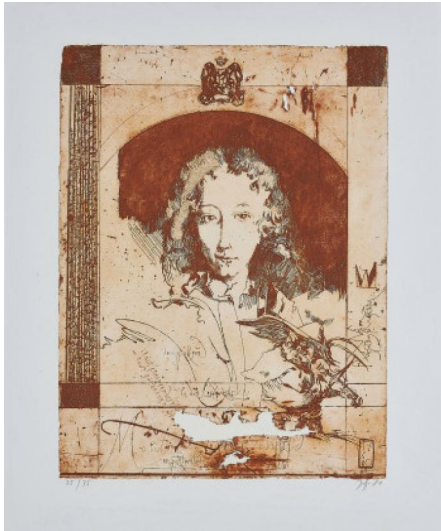

Search 56

Auction On Paper | **ONLINE ONLY**

Date 10.03.2022, ca. 18:55

JANSSEN, HORST
Hamburg 1929 - 1995

Title: Duc de Lesdiquières nach Rigaud (From: Caprice 2).
Date: 1980.
Technique: Colour etching on J WHATMAN ENGLAND (watermark).
Depiction Size: 43 x 32,5cm.
Sheet Size: 53 x 44cm.
Notation: Monogrammed, dated and numbered.
Publisher: F.F. Dornbusch Verlag, Hamburg (publisher).
Number: 25/75.

Condition:
Occasional minimal creases. Verso minimally unevenly discoloured. Apart from this in very good condition.

Literature:
- Gäßler, Ewald (ed.): Horst Janssen - Radierzyklen, Katalog und Werkverzeichnis, Hamburg 1995, cat. rais. no. 33/5.