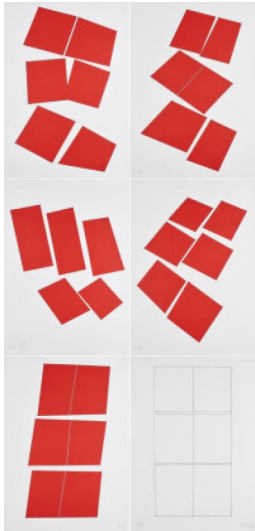

## Lot 76

**Auction** Spotlight: Contemporary | ONLINE ONLY

**Date** 24.03.2022, ca. 19:15

---

KNOEBEL, IMI  
1940 Dessau

Title: Rote Konstellation.

Date: 1975-85.

Technique: Portfolio with 4 colour silkscreens and 1 silkscreen on SCHOELLERSHAMMER 1G (blind stamp).

Depiction Size: Each: 102 x 73cm.

Notation: . Each: numbered and numbered within the series. 5th sheet additionally signed and dated.

Number: 13/20.

Condition:

Sheets each with minimal creases in the corner areas. Minimal traces of handling. Verso remains of an old mounting.  
1st sheet with minor paper tear (ca. 2 cm) in the upper margin centre. Otherwise the sheets are in very good condition.