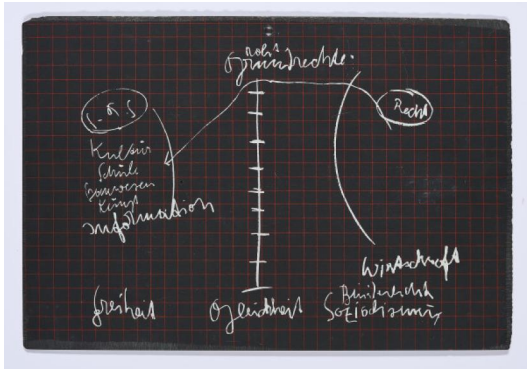

Lot 10

Auction Art after 45 | ONLINE ONLY

Date 28.04.2022, ca. 18:43

Beuys, Joseph
1921 KREFELD - 1986 DÜSSELDORF

Title: Schiefertafel.
Date: 1972.
Technique: Colour silkscreen, on both sides on slate.
Measurement: 17 x 25 x 0,3cm.
Notation: Signed.
Publisher: Kunstring Folkwang, Essen (publisher).

Condition:
Occasional minimal scratches. Otherwise very good condition.

From the edition of 200 copies.

Literature:
- Schellmann, Jörg (ed.): Joseph Beuys - Die Multiples, Werkverzeichnis der Auflageobjekte und Druckgraphik, Munich 1992 (7th ed.), cat. rais. no. 52