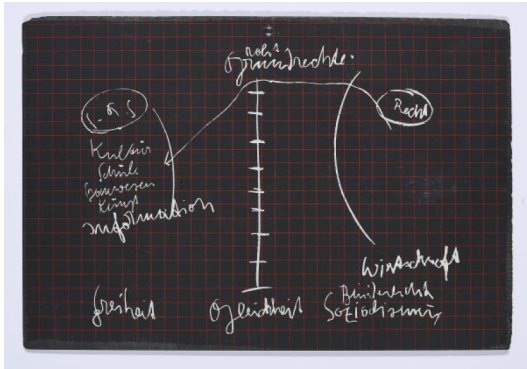

Lot 10

Auction Art after 45 | ONLINE ONLY

Date 28.04.2022, ca. 18:43

Beuys, Joseph
1921 KREFELD - 1986 DÜSSELDORF

Title: Schiefertafel.

Date: 1972.

Technique: Colour silkscreen, on both sides on slate.

Measurement: 17 x 25 x 0,3cm.

Notation: Signed.

Publisher: Kunstring Folkwang, Essen (publisher).

Condition:

Occasional minimal scratches. Otherwise very good condition.

From the edition of 200 copies.

Literature:

- Schellmann, Jörg (ed.): Joseph Beuys - Die Multiples, Werkverzeichnis der Auflageobjekte und Druckgraphik, Munich 1992 (7th ed.), cat. rais. no. 52