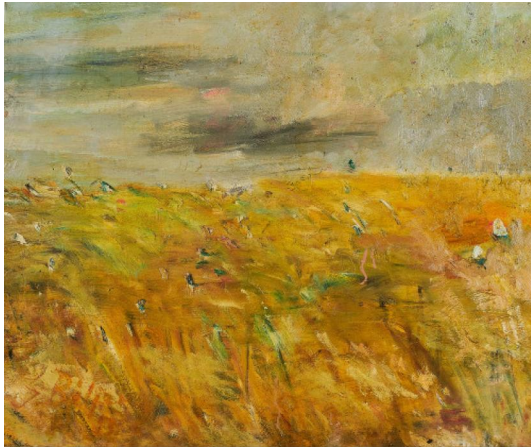

Lot 18

Auction Modern Art | ONLINE ONLY

Date 01.07.2022, ca. 17:00

BÖTJER-MALLET, SOPHIE
Worpswede 1887 - 1966

Title: Stürmische Landschaft.

Technique: Oil on card.

Measurement: 50 x 60.5cm.

Notation: Signed lower left: S. Bötjer.

Frame/Pedestal: Framed (62.5 x 72.5cm).

Condition:

Minimal bumping of the edges. Occasional small bumpings with minimal loss of paint at the edges (probably due to the framing), especially at the left edge, above the centre, and in the upper right corner. Slight pressure mark in upper left corner. Otherwise very good condition. No retouching or overpainting visible under UV light.