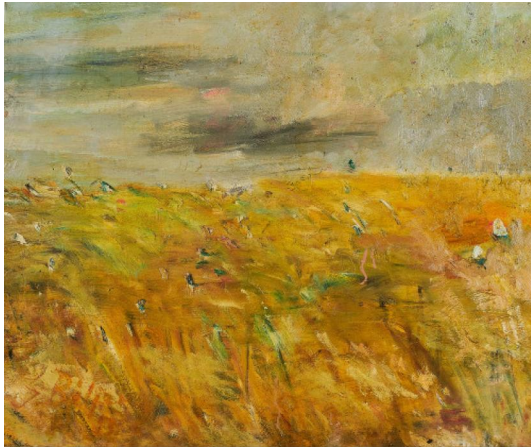

Search 18

Auction Modern Art | ONLINE ONLY

Date 01.07.2022, ca. 17:00

BÖTJER-MALLET, SOPHIE
Worpswede 1887 - 1966

Title: Stürmische Landschaft.
Technique: Oil on card.
Measurement: 50 x 60.5cm.
Notation: Signed lower left: S. Bötjer.
Frame/Pedestal: Framed (62.5 x 72.5cm).

Condition:

Minimal bumping of the edges. Occasional small bumpings with minimal loss of paint at the edges (probably due to the framing), especially at the left edge, above the centre, and in the upper right corner. Slight pressure mark in upper left corner. Otherwise very good condition. No retouching or overpainting visible under UV light.