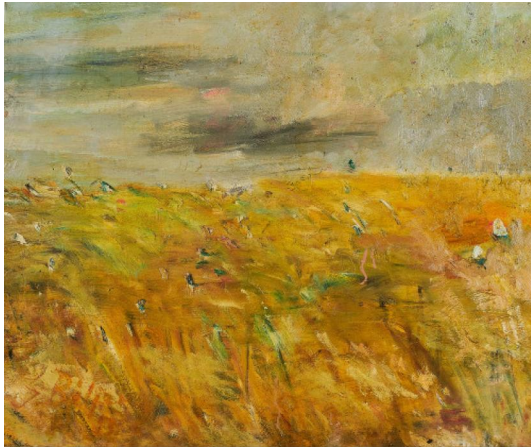

## Lot 18

**Auction** Modern Art | ONLINE ONLY

**Date** 01.07.2022, ca. 17:00

---

BÖTJER-MALLET, SOPHIE  
Worpswede 1887 - 1966

Title: Stürmische Landschaft.

Technique: Oil on card.

Measurement: 50 x 60.5cm.

Notation: Signed lower left: S. Bötjer.

Frame/Pedestal: Framed (62.5 x 72.5cm).

**Condition:**

Minimal bumping of the edges. Occasional small bumpings with minimal loss of paint at the edges (probably due to the framing), especially at the left edge, above the centre, and in the upper right corner. Slight pressure mark in upper left corner. Otherwise very good condition. No retouching or overpainting visible under UV light.