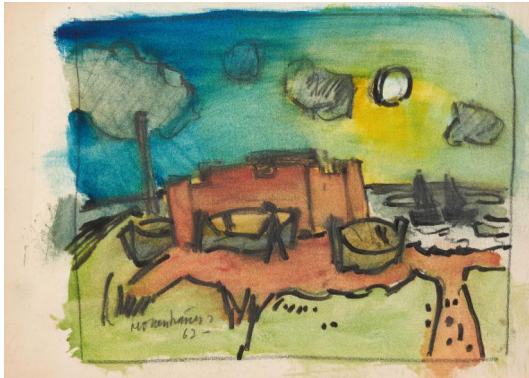

## Search 94

**Auction** Modern Art | ONLINE ONLY

**Date** 05.05.2022, ca. 19:55

---

MOLLENHAUER, ERNST  
1892 Tapiau/East Prussia - 1963 Düsseldorf

Title: Am Rettungshaus in Nidden.

Date: 1962.

Technique: Graphite and watercolour on vellum.

Measurement: 21 x 29.5cm.

Notation: Signed and dated lower left: Mollenhauer 62.

Condition:

Minimally and irregularly discoloured. Verso remains of an old mounting (minimally bled through recto). Otherwise very good condition.