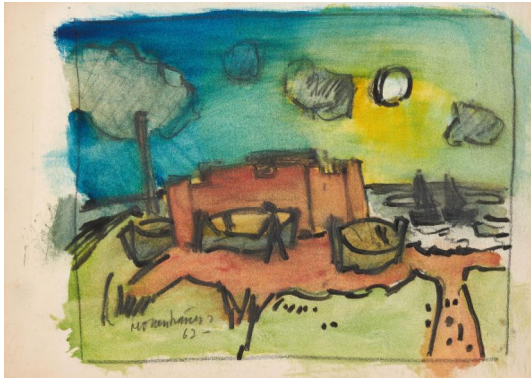

Lot 94

Auction Modern Art | ONLINE ONLY

Date 05.05.2022, ca. 19:55

MOLLENHAUER, ERNST
1892 Tapiau/East Prussia - 1963 Düsseldorf

Title: Am Rettungshaus in Nidden.

Date: 1962.

Technique: Graphite and watercolour on vellum.

Measurement: 21 x 29.5cm.

Notation: Signed and dated lower left: Mollenhauer 62.

Condition:

Minimally and irregularly discoloured. Verso remains of an old mounting (minimally bled through recto). Otherwise very good condition.