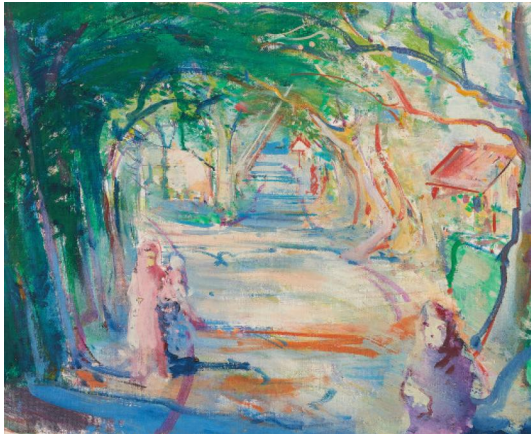

Lot 127

Auction Modern Art | ONLINE ONLY

Date 01.07.2022, ca. 17:00

SCHREIBER, GUSTAV-ADOLF
Bremen 1889 - 1958

Title: Waldweg.

Technique: Oil on linen.

Mounting: Mounted on plywood panel.

Measurement: 43.5 x 54.5cm.

Frame/Pedestal: Framed (48.5 x 59cm).

Condition:

Occasional nail holes or small nail heads along the edges. Minimally stained painting surface. Otherwise very good condition. Not examined out of the frame. No retouching or overpainting visible under UV light.