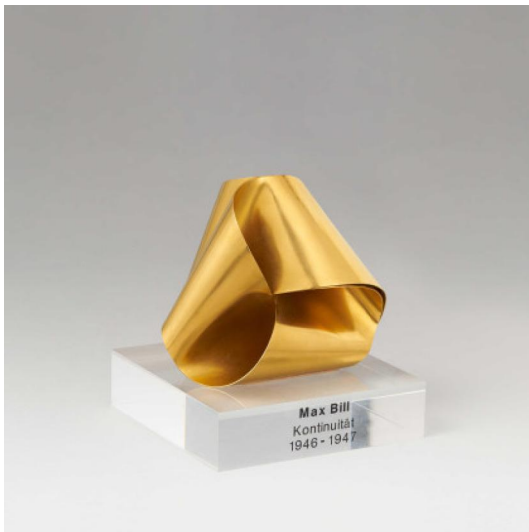

Lot 123

Auction Modern, Post War & Contemporary | Galerie Michael Schultz

Date 01.06.2022, ca. 11:33

Preview 27.05.2022 - 10:00:00 bis
30.05.2022 - 18:00:00

BILL, MAX
1908 Winterthur - 1994 Berlin

Title: Modell für "Kontinuität".

Date: 1946/1947 (design).

Technique: Brass, gilded.

Measurement: 10 x 9 x 11.5cm.

Frame/Pedestal: Acrylic glass plinth: 3.5 x 12 x 12cm; Total height: 13.5 x 12 x 12cm.

Indications about the work engrave don the plinth