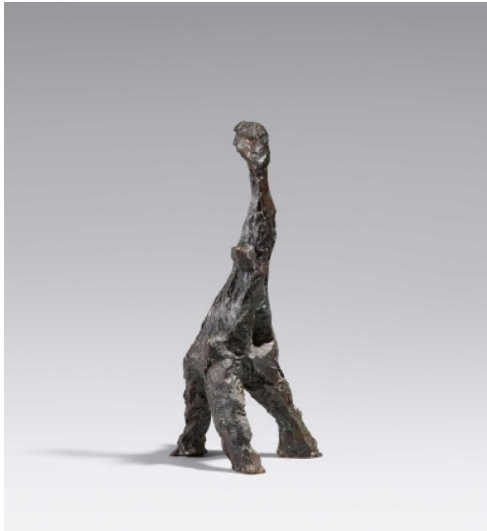

## Lot 207

**Auction** Modern, Post War & Contemporary | Galerie Michael Schultz

**Date** 01.06.2022, ca. 14:06

**Preview** 27.05.2022 - 10:00:00 bis  
30.05.2022 - 18:00:00

---

PENCK, A.R.  
1939 Dresden - 2017 Zurich

Title: Delphi heliotroph (Modell zur Großskulptur).

Date: 1992.

Technique: Bronze, dark brown patinated.

Measurement: 44 x 19.5 x 20cm.

Notation: Signed and numbered on the outside of the back leg: ar penck 2/6.