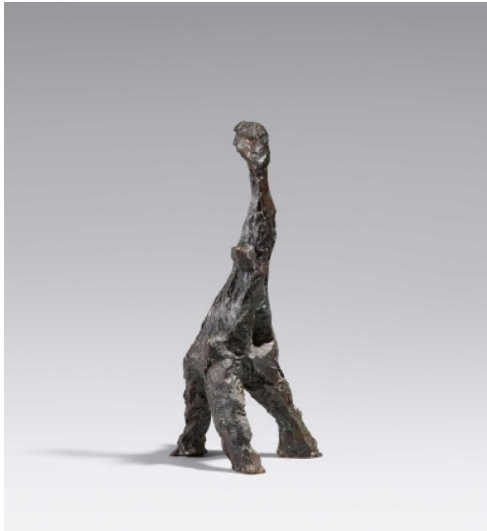

Search 207

Auction Modern, Post War & Contemporary | Galerie Michael Schultz

Date 01.06.2022, ca. 14:06

Preview 27.05.2022 - 10:00:00 bis
30.05.2022 - 18:00:00

PENCK, A.R.
1939 Dresden - 2017 Zurich

Title: Delphi heliotroph (Modell zur Großskulptur).

Date: 1992.

Technique: Bronze, dark brown patinated.

Measurement: 44 x 19.5 x 20cm.

Notation: Signed and numbered on the outside of the back leg: ar penck 2/6.

Foundry Mark: In addition the stamp: GMW. On the back the foundry mark: SCHMÄKE DÜSSELDORF.