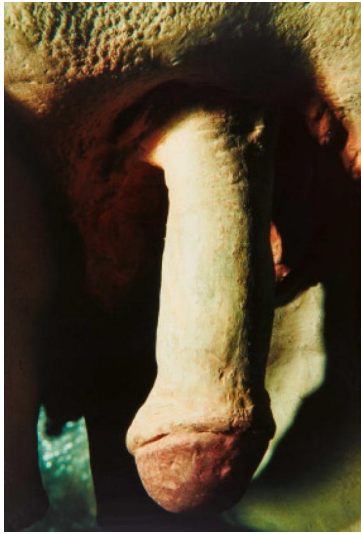

Search 1140

Auction From a Universal Collector – The Olbricht Collection | Being Human

Date 09.06.2022, ca. 11:45

Preview 04.06.2022 - 10:00:00 bis
07.06.2022 - 18:00:00

SHERMAN, CINDY
1954 Glen Ridge, NJ/USA

Title: Untitled #252.

Date: 1992.

Technique: C-Print.

Depiction Size: 190.5 x 126.5cm.

Notation: . Signed, dated and numbered.

Number: 2/6.

Frame: Framed (194 x 130cm). Not examined out of the frame.

Provenance:

- Metro Pictures, New York (label)

Exhibitions:

- Holtegaard Breda-Fonden, Holte 2002
- Museum der bildenden Künste, Leipzig 2010
- me Collectors Room, Berlin 2014/15
- Museum Arnhem, 2016
- Museum Jorn, Silkeborg 2017
- Museum für moderne Kunst - Weserburg, Bremen 2018/19

Literature:

- Stiftung Olbricht (ed.): Cindy Sherman - Works from the Olbricht Collection, Berlin 2015, p. 56, ill.
- Museum Jorn (ed.): Cindy Sherman, Silkeborg 2017, m. pag., ill.
- Stiftung Olbricht (ed.): Moving Energies 10 Years me Collectors Room, Berlin 2020, p. 280, ill.

Estimate: 12.000 € - 18.000 €, Hammer: 28.000 €