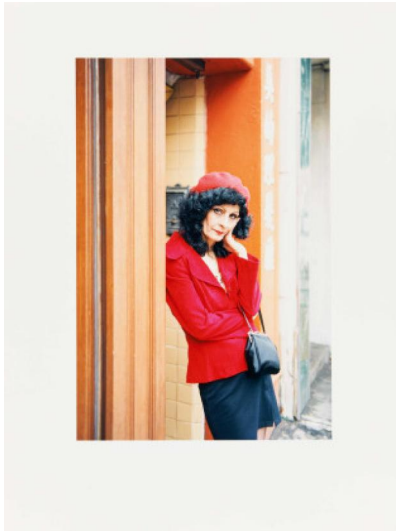

Lot 1163

Auction From a Universal Collector – The Olbricht Collection | Being Human

Date 09.06.2022, ca. 12:03

Preview 04.06.2022 - 10:00:00 bis
07.06.2022 - 18:00:00

HANZLOVÁ, JITKA
1958 Náchod, Czech Republic

Title: Joy Angela, Chinatown.
Subtitle: From the series "Female".
Date: 2000.
Technique: C-Print.
Depiction Size: 29 x 19.5cm.
Sheet Size: 40.5 x 30.5cm.
Notation: Signed, dated, numbered and inscribed.
Number: 11/15.
Frame: Framed.

Exhibitions:

- Museum Morsbroich, Leverkusen 2005/06
- me Collectors Room Berlin, 2014/15
- Museum Arnhem, 2016

Literature:

- Heil, Axel/Schoppmann, Wolfgang/Museum Morsbroich (eds.): YES,YES,YES,YES - Differenz und Wiederholung in Bildern der Sammlung Olbricht, Heidelberg 2006, p. 86, ill.
- Stiftung Olbricht (ed.): Queensize Female Artists from the Olbricht Collection, Berlin 2015, p. 67, ill.

Estimate: 800 € - 1.000 €; Hammer: 550 €