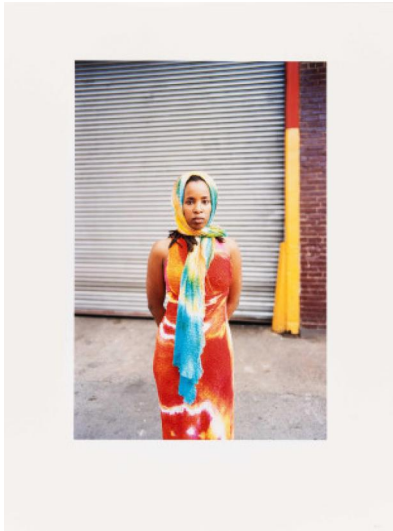

Search 1165

Auction From a Universal Collector – The Olbricht Collection | Being Human

Date 09.06.2022, ca. 12:04

Preview 04.06.2022 - 10:00:00 bis
07.06.2022 - 18:00:00

HANZLOVÁ, JITKA
1958 Náchod, Czech Republic

Title: Jaqueline, Chelsea.
Subtitle: From the series "Female".
Date: 1999.
Technique: C-Print.
Depiction Size: 29 x 19.5cm.
Sheet Size: 40.5 x 30.5cm.
Notation: Signed, dated, numbered and inscribed.
Number: 11/15.
Frame: Framed.