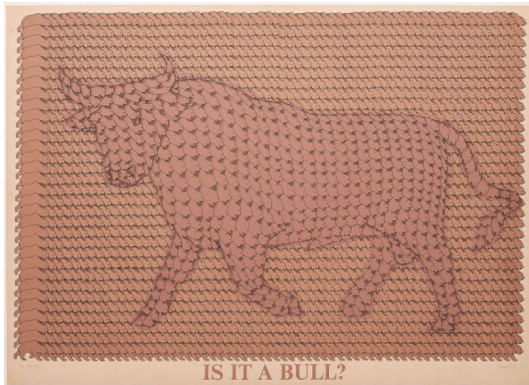

## Lot 8

**Auction** Prints and Editions | ONLINE ONLY

**Date** 24.05.2022, ca. 08:51

---

BAYRLE, THOMAS  
1937 Berlin

Title: Is it a bull?.

Date: 1972.

Technique: Colour silkscreen on thin card.

Depiction Size: 50.5 x 70.5cm.

Sheet Size: 51 x 71cm.

Notation: Signed, dated and numbered.

Number: 2/2 Probe.

Condition:

Minimal abrasions of the surface. Minimal stainings in the margins. Small stain in the upper left corner. Verso traces of an old mounting as well as slight stainings. Otherwise very good condition.