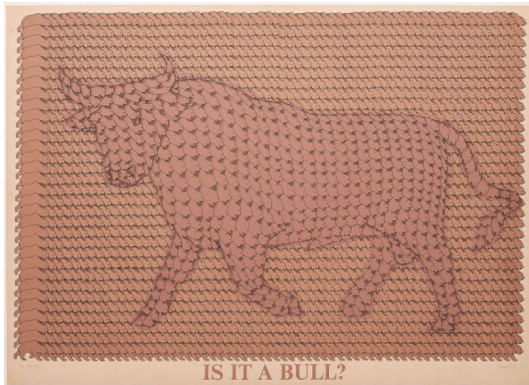

Search 8

Auction Prints and Editions | ONLINE ONLY

Date 24.05.2022, ca. 08:51

BAYRLE, THOMAS
1937 Berlin

Title: Is it a bull?.

Date: 1972.

Technique: Colour silkscreen on thin card.

Depiction Size: 50.5 x 70.5cm.

Sheet Size: 51 x 71cm.

Notation: Signed, dated and numbered.

Number: 2/2 Probe.

Condition:

Minimal abrasions of the surface. Minimal stainings in the margins. Small stain in the upper left corner. Verso traces of an old mounting as well as slight stainings. Otherwise very good condition.