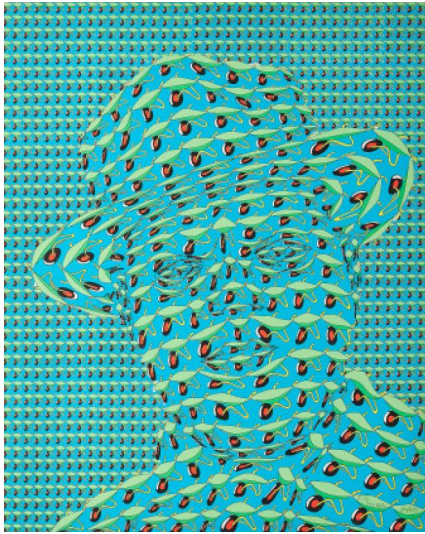

Search 11

Auction Prints and Editions | ONLINE ONLY

Date 24.05.2022, ca. 08:51

BAYRLE, THOMAS
1937 Berlin

Title: Orson Welles.

Date: 1971.

Technique: Colour silkscreen on thin card.

Depiction Size: 76 x 61cm.

Notation: . Signed, dated, numbered and titled.

Number: II/X.

Condition:

Minimal abrasions of the surface. Minimal bumpings of the edges. Verso traces of an old mounting as well slight stainings. Otherwise very good condition.