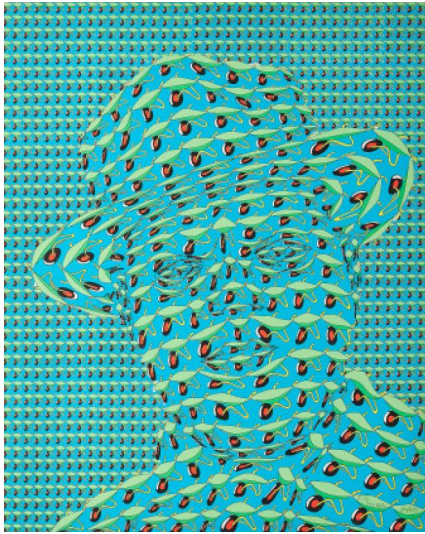

## Lot 11

**Auction** Prints and Editions | ONLINE ONLY

**Date** 24.05.2022, ca. 08:51

---

BAYRLE, THOMAS  
1937 Berlin

Title: Orson Welles.

Date: 1971.

Technique: Colour silkscreen on thin card.

Depiction Size: 76 x 61cm.

Notation: . Signed, dated, numbered and titled.

Number: II/X.

Condition:

Minimal abrasions of the surface. Minimal bumpings of the edges. Verso traces of an old mounting as well slight stainings. Otherwise very good condition.