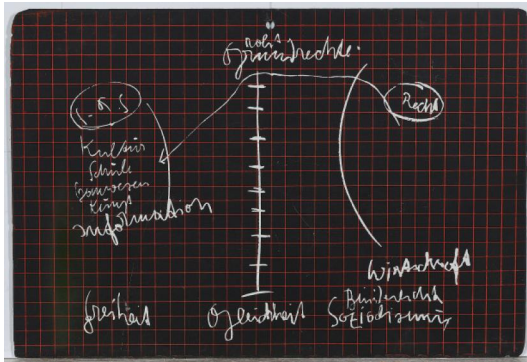

## Lot 16

**Auction** Prints and Editions | **ONLINE ONLY**

**Date** 19.05.2022, ca. 18:15

Beuys, Joseph  
1921 KREFELD - 1986 DÜSSELDORF

Title: Schiefertafel.  
Date: 1972.  
Technique: Multiple. Colour silkscreen, double-sided, on slate board.  
Measurement: 17 x 25 x 0.3cm.  
Notation: Signed.  
Publisher: Kunstring Folkwang, Essen (publisher).

Condition:  
Scattered minimal scratches. Otherwise in very good condition.

From an edition of 200 copies.

Literature:  
- Schellmann, Jörg (ed.): Joseph Beuys - Die Multiples, Werkverzeichnis der Auflageobjekte und Druckgraphik, Munich 1992 (7th ed.), cat. rais. no. 52