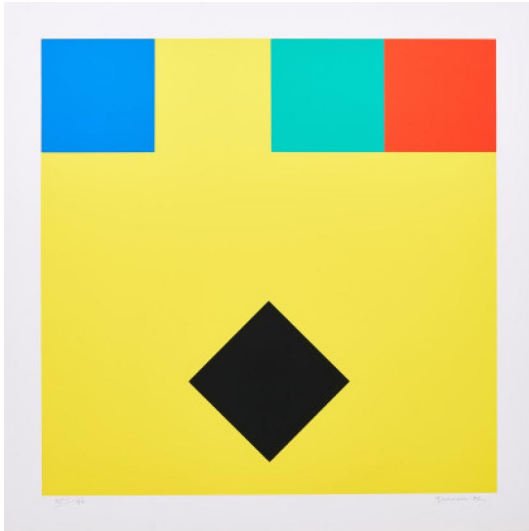

Lot 45

Auction Prints and Editions | ONLINE ONLY

Date 19.05.2022, ca. 18:44

GRAESER, CAMILLE
1892 Carouge/Canton Geneva - 1980 Wald/Canton Zurich

Title: Disloziertes schwarzes Element.
Date: 1972.
Technique: Colour silkscreen on thin card.
Depiction Size: 38 x 38cm.
Sheet Size: 44.5 x 44.5cm.
Notation: Signed, dated and numbered.
Publisher: Galerie m, Bochum (publisher).
Number: 35/90.

Condition:
Three minimal stainings in the lower margin and in the left margin. Verso minimally and unevenly discoloured.
Otherwise very good condition.

Literature:
- Paradowski, Stefan (ed.): Camille Graeser - Druckgraphik und Multiples, Werkverzeichnis, Zurich 1990, cat. rais. no. D 1972.4.