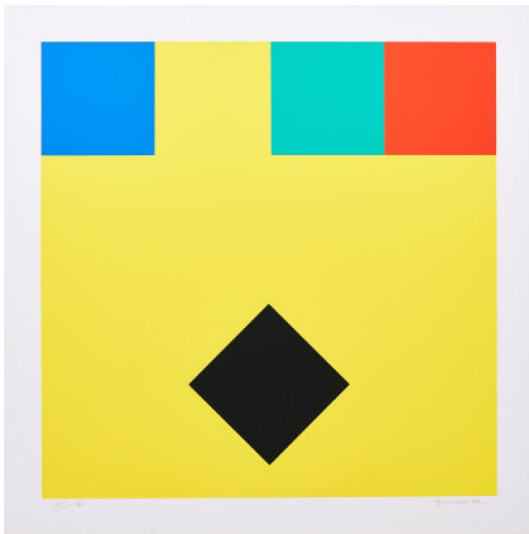

Lot 45

Auction Prints and Editions | **ONLINE ONLY**

Date 19.05.2022, ca. 18:44

GRAESER, CAMILLE
1892 Carouge/Canton Geneva - 1980 Wald/Canton Zurich

Title: Disloziertes schwarzes Element.
Date: 1972.
Technique: Colour silkscreen on thin card.
Depiction Size: 38 x 38cm.
Sheet Size: 44.5 x 44.5cm.
Notation: Signed, dated and numbered.
Publisher: Galerie m, Bochum (publisher).
Number: 35/90.

Condition:
Three minimal stainings in the lower margin and in the left margin. Verso minimally and unevenly discoloured.
Otherwise very good condition.

Literature:
- Paradowski, Stefan (ed.): Camille Graeser - Druckgraphik und Multiples, Werkverzeichnis, Zurich 1990, cat. rais. no. D 1972.4.