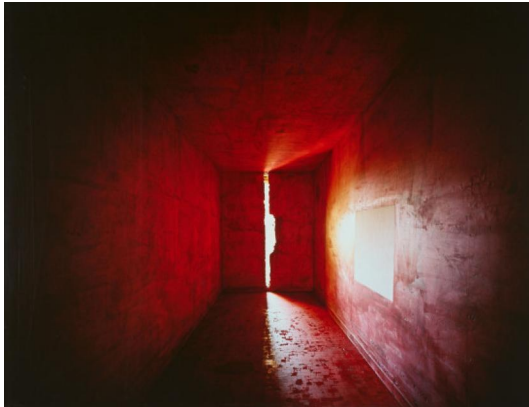

Search 68

Auction Photography | ONLINE ONLY

Date 30.06.2022, ca. 19:07

ROUSSE, GEORGES
1947 Paris

Title: Embrasure VI.

Date: 1987.

Technique: Cibachrome, laid down on aluminium.

Depiction Size: 123 x 160cm.

Notation: . Signed and dated (verso).

Frame: Framed (125 x 173cm).

Condition:

Minimal scratches in the surface (only visible against the backlight) as well as occasional slight rubbings. Otherwise very good condition. Not examined out of the frame.