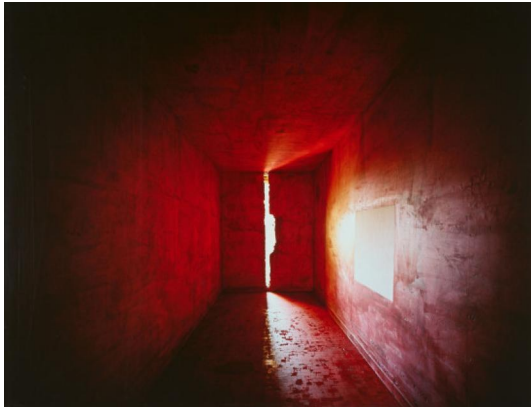

## Lot 68

**Auction** Photography | ONLINE ONLY

**Date** 30.06.2022, ca. 19:07

---

ROUSSE, GEORGES  
1947 Paris

Title: Embrasure VI.

Date: 1987.

Technique: Cibachrome, laid down on aluminium.

Depiction Size: 123 x 160cm.

Notation: . Signed and dated (verso).

Frame: Framed (125 x 173cm).

Condition:

Minimal scratches in the surface (only visible against the backlight) as well as occasional slight rubbings. Otherwise very good condition. Not examined out of the frame.