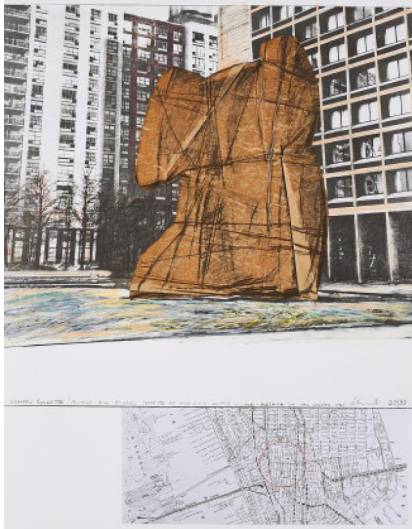

Lot 21

Auction Art of the 20th Century | ONLINE ONLY

Date 07.07.2022, ca. 18:29

CHRISTO
1935 Gabrovo - 2020 New York

Title: Wrapped Sylvette (From: Hommage à Picasso).

Date: 1973.

Technique: Colour lithograph and collage on thin card.

Depiction Size: 65 x 50cm.

Notation: . Signed and numbered.

Publisher: Propyläen Verlag, Berlin/Pantheon Presse, Rome (publisher).

Number: 29/90.

Condition:

Verso occasional minimal staining. Otherwise in very good condition.