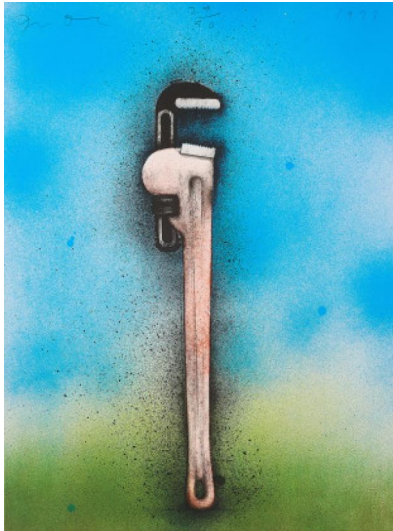

## Lot 26

**Auction** Art of the 20th Century | ONLINE ONLY

**Date** 19.08.2022, ca. 09:00

---

DINE, JIM  
1935 Cincinnati/Ohio

Title: Big red wrench in a landscape (From: Hommage à Picasso).

Date: 1973.

Technique: Colour lithograph on Arches (watermark).

Depiction Size: 76,5 x 57,5cm.

Notation: . Signed, dated and numbered.

Publisher: Propyläen Verlag, Berlin/Pantheon Presse, Rome (publisher).

Number: 29/90.

Condition:

The sheet is in very good condition.

From: Hommage à Picasso (Vol. 4).