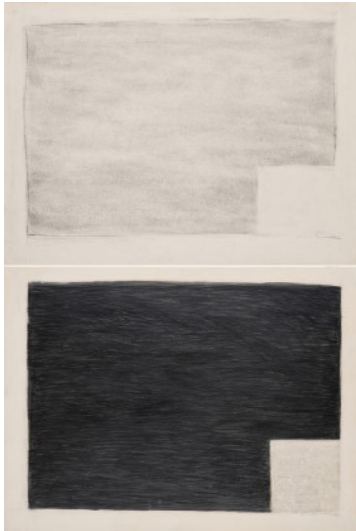

## Lot 96

**Auction** Art of the 20th Century | ONLINE ONLY

**Date** 19.08.2022, ca. 09:00

---

WILSON, ROBERT  
1941 Waco/Texas

Title: Einstein on the beach.

Subtitle: Mixed lot of 2 drawings.

a) Untitled. 1976. Graphite on laid paper. 57 x 76,5cm. Signed and dated lower right: R Wilson '76. b) "Knee play #3 E.O.B." 1976. Graphite on laid paper. 57 x 76cm. Signed and dated lower right: R Wilson 76. As well as titled verso: Knee play #3 E.O.B.

Condition:

Each: Traces of the creation process as well as minimal traces of handling, rubbings (from former mounting) and fingerprints in the margins. One sheet with pin holes in the corners and small tear at upper right margin (ca. 1cm) as well as small paper loss in the upper right corner (ca. 0.5 x 0.8cm). Verso traces of an old mounting as well as minimally discoloured and minimal stainings. Otherwise good condition.