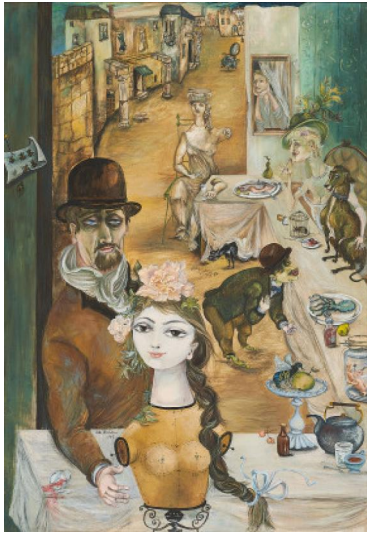

Lot 4

Auction Modern Art | ONLINE ONLY

Date 08.09.2022, ca. 18:16

BACHEM, BELE
1916 Düsseldorf - 2005 Munich

Title: Tafel der Lebensalter.

Date: 1961.

Technique: Casein tempera on fibre.

Measurement: 80 x 55cm.

Notation: Signed and dated in the depiction left: Bele Bachem 1961.

Frame/Pedestal: Framed (91 x 66cm).

Condition:

Slight waterstains, especially in the further left area. Otherwise the painting is in very good condition.