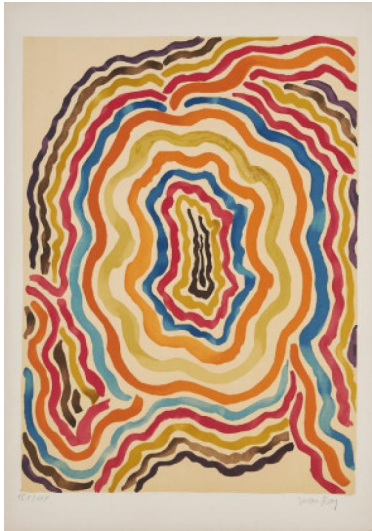

## Lot 96

**Auction** Modern Art | ONLINE ONLY

**Date** 08.09.2022, ca. 19:39

---

RAY, MAN  
1890 Philadelphia - 1976 Paris

MAN RAY EXPERTISE COMMITTEE SAS 9 Boulevard de la Tour Maubourg PARIS 75007 [mr@manrayexpertise.com](mailto:mr@manrayexpertise.com)  
Instagram: @manray.expertise Anspr.partner: Timothy BaumTitle: From: L' origine de l'espèce.

Date: 1971.

Technique: Colour lithograph on Arches (watermark).

Depiction Size: 43 x 32cm.

Sheet Size: 51 x 36cm.

Notation: Signed and numbered.

Number: HC X/XXX.

Condition:

Sheet minimally discoloured. Occasional minimal creases in the margins. Verso slightly discoloured. Otherwise very good condition.