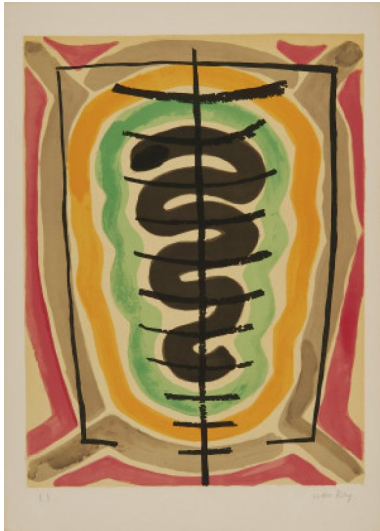

Search 97

Auction Modern Art | ONLINE ONLY

Date 08.09.2022, ca. 19:37

RAY, MAN
1890 Philadelphia - 1976 Paris

MAN RAY EXPERTISE COMMITTEE SAS 9 Boulevard de la Tour Maubourg PARIS 75007 mr@manrayexpertise.com
Instagram: @manray.expertise Anspr.partner: Timothy BaumTitle: From: L' origine de l'espèce.

Date: 1971.

Technique: Colour lithograph on vellum.

Depiction Size: 43 x 32cm.

Sheet Size: 51 x 36cm.

Notation: Signed and numbered.

Number: E.A.

Condition:

Sheet minimally discoloured. Minimal creases in the corners. Minimal trace of handling in the upper centre. Otherwise the sheet is very good condition.

From the 10-part portfolio "L' origine de l'espèce". Artist's proof outside the edition of 180 numbered copies.

Estimate: 400 € - 600 €; Hammer: 400 €
