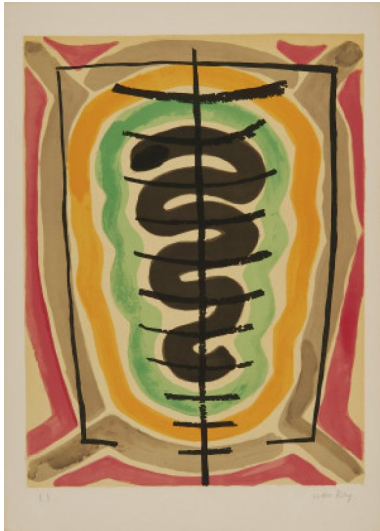

Lot 97

Auction Modern Art | ONLINE ONLY

Date 08.09.2022, ca. 19:37

RAY, MAN
1890 Philadelphia - 1976 Paris

MAN RAY EXPERTISE COMMITTEE SAS 9 Boulevard de la Tour Maubourg PARIS 75007 mr@manrayexpertise.com
Instagram: @manray.expertise Anspr.partner: Timothy BaumTitle: From: L' origine de l'espèce.

Date: 1971.

Technique: Colour lithograph on vellum.

Depiction Size: 43 x 32cm.

Sheet Size: 51 x 36cm.

Notation: Signed and numbered.

Number: E.A.

Condition:

Sheet minimally discoloured. Minimal creases in the corners. Minimal trace of handling in the upper centre. Otherwise the sheet is very good condition.

From the 10-part portfolio "L' origine de l'espèce". Artist's proof outside the edition of 180 numbered copies.

Estimate: 400 € - 600 €; Hammer: 400 €
