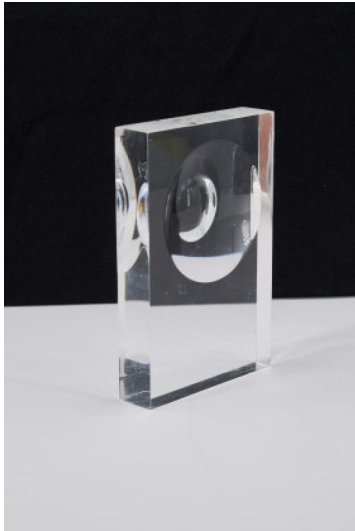

Search 18

Auction ZERO & Op-Art | ONLINE ONLY

Date 29.09.2022, ca. 18:20

LUTHER, ADOLF
Krefeld 1912 - 1989

Title: Zwei Lichtschleusen.

Date: 1984.

Technique: Plexiglass.

Measurement: 15 x 10 x 2,5cm.

Notation: Signed and dated verso: Luther 84.

Condition:

Occasional minimal scratches and minimal rubbings. Minimal staining on the underside. Otherwise very good condition.

Estimate: 600 € - 800 €
