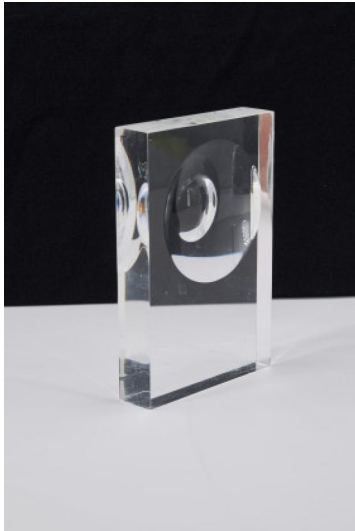

Lot 18

Auction ZERO & Op-Art | ONLINE ONLY

Date 29.09.2022, ca. 18:20

LUTHER, ADOLF
Krefeld 1912 - 1989

Title: Zwei Lichtschleusen.

Date: 1984.

Technique: Plexiglass.

Measurement: 15 x 10 x 2,5cm.

Notation: Signed and dated verso: Luther 84.

Condition:

Occasional minimal scratches and minimal rubbings. Minimal staining on the underside. Otherwise very good condition.

Estimate: 600 € - 800 €
