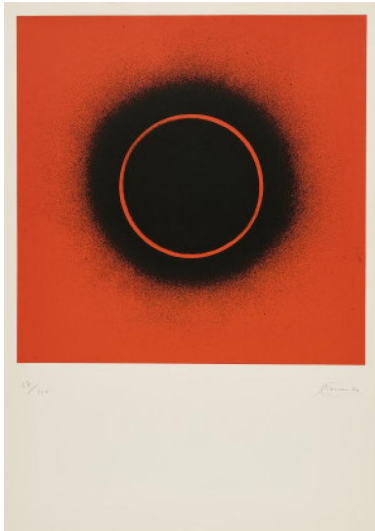

Search 46

Auction ZERO & Op-Art | ONLINE ONLY

Date 29.09.2022, ca. 18:48

PIENE, OTTO
1928 Laasphe/Westphalia - 2014 Berlin

Title: Untitled.

Date: 1970.

Technique: Colour silkscreen on vellum.

Depiction Size: 40 x 40cm.

Sheet Size: 61 x 43cm.

Notation: Signed, dated and numbered.

Number: 37/100.

Condition:

Minimal traces of handling. Minimal bumpings at the corners. Verso traces of an old mounting. Otherwise very good condition.