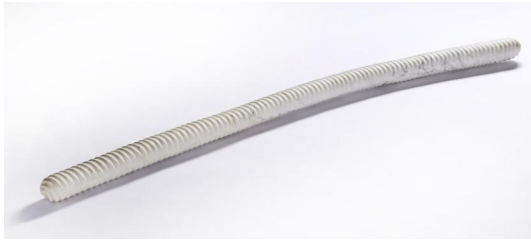

Search 65

Auction German Post War | ONLINE ONLY

Date 06.10.2022, ca. 19:10

KUBACH-WILMSEN, ANNA AND WOLFGANG
1936 Appeldorn/ /1937 Bad Münster - 2007

Title: Lehnende Säule.
Date: 1977/78.
Technique: Marble.
Measurement: 202 x 8 x 8cm.

Condition:

Slight rubbing on the lower base and on the upper end. Minimal material abrasion as well as minor chipping on the lower base. Occasional rubbing and minimal staining on the exposed grooves. Whitish spots due to the material. Mounting (screw) on verso top. Otherwise the sculpture is in very good condition.